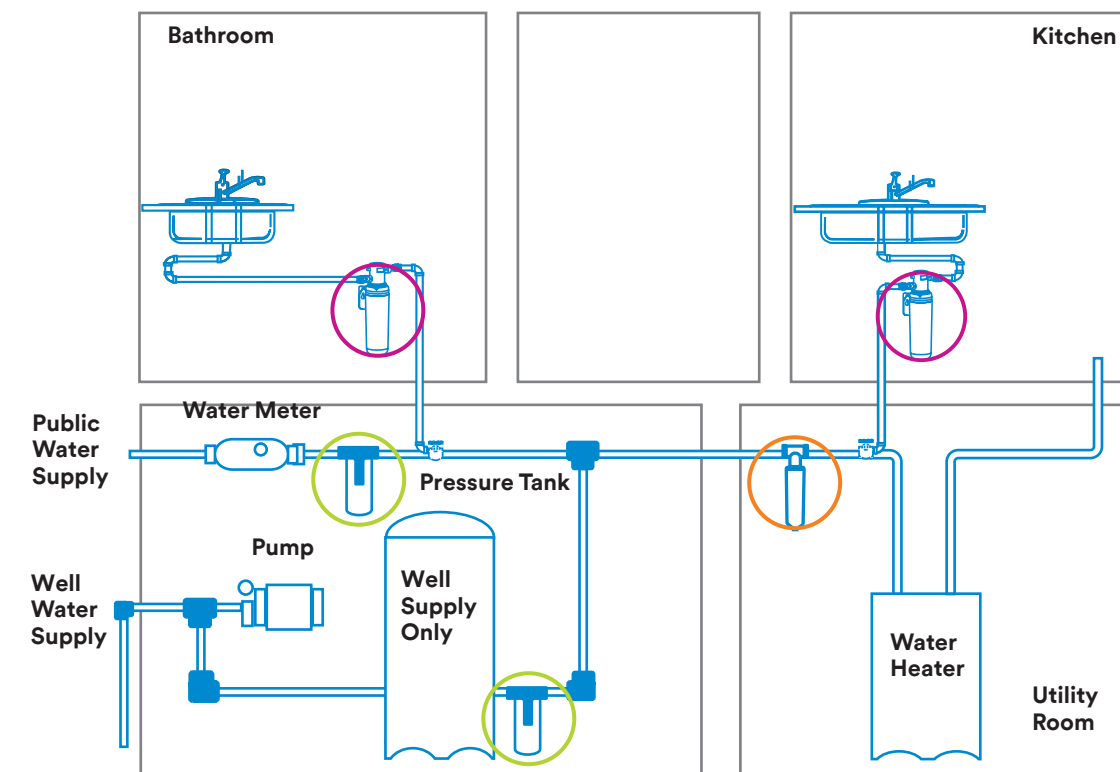

## Typical Installation

Important: Diagram shown is for reference purposes only. Read installation and operation manual prior to installing the unit.

<sup>1</sup>Filter life depends on local water quality. Replace filter cartridge no later than at the indicated intervals, or earlier if there is a drop in flow rate or change in odor or taste.